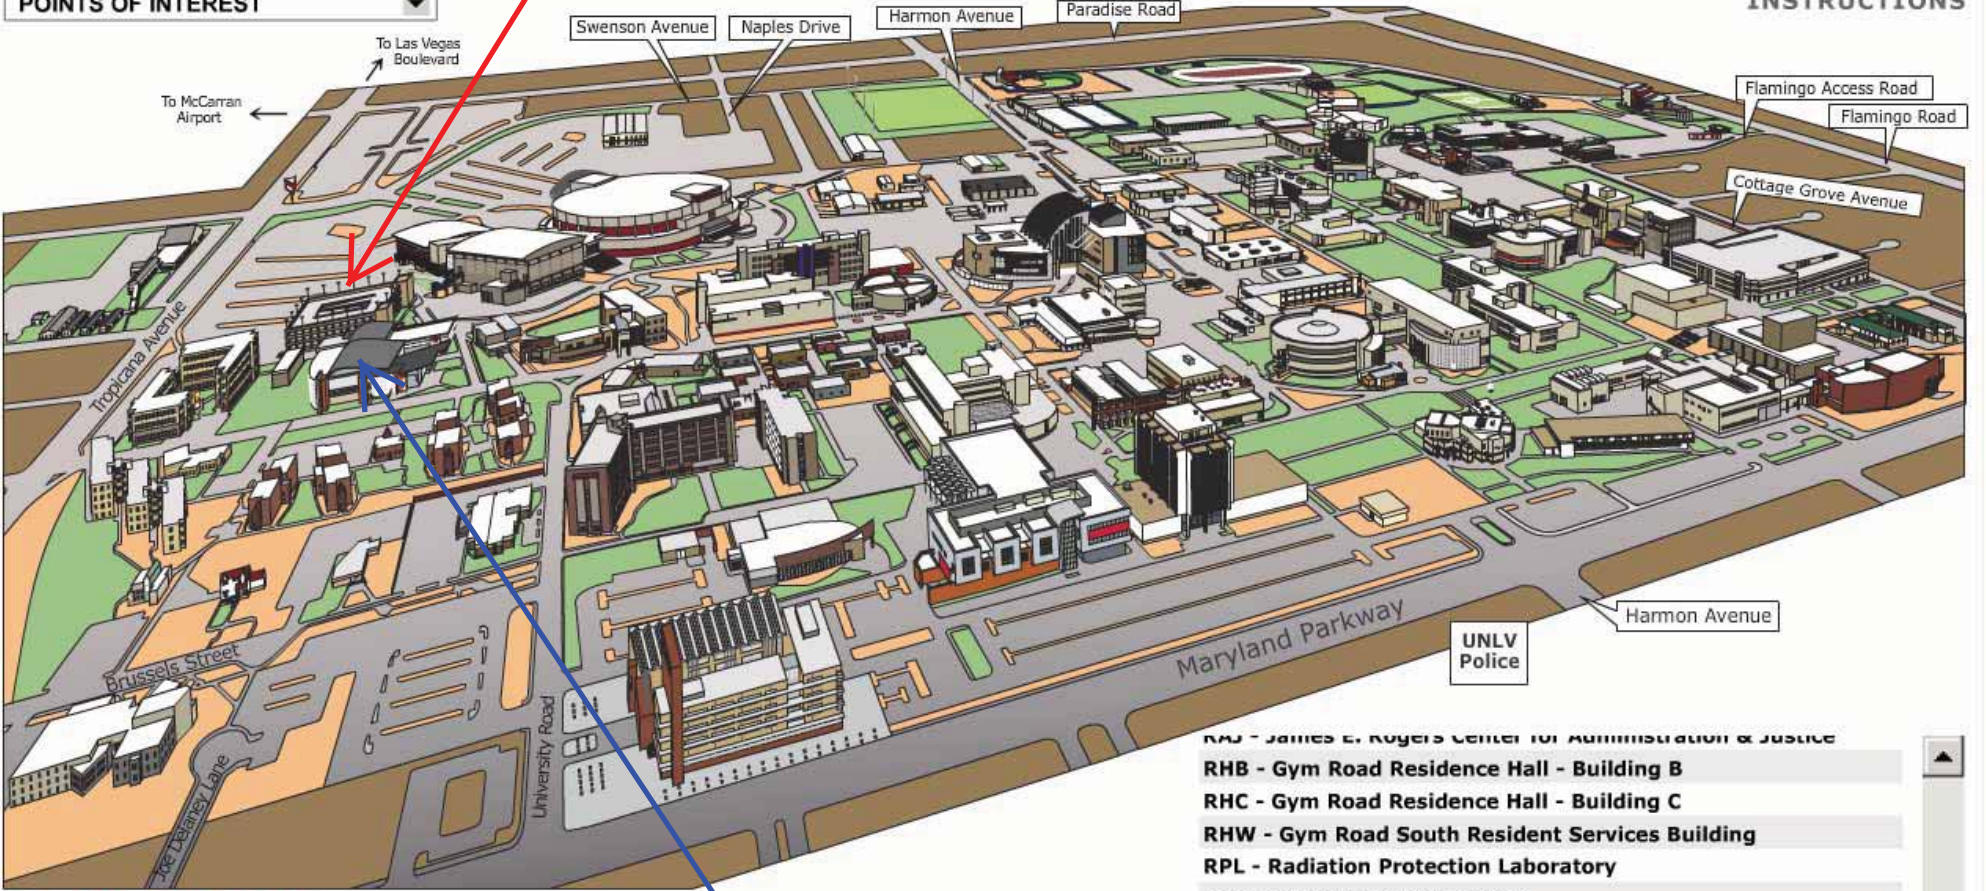

Tropicana Parking Structure

POINTS OF INTEREST

INSTRUCTIONS

**UNLV**  
Main Campus  
3D Building Map

Address:  
4505 S. Maryland Pkwy.  
Las Vegas, NV 89154

- RAS - James E. Rogers Center for Administration & Justice
- RHB - Gym Road Residence Hall - Building B
- RHC - Gym Road Residence Hall - Building C
- RHW - Gym Road South Resident Services Building
- RPL - Radiation Protection Laboratory
- RRC - Rebel Recycling Center
- RWC - Student Recreation and Wellness Center**
- SAM - Student Affairs Maintenance
- SCS - System Computing Services
- SEB - Science and Engineering Building

Student  
Recreation and  
Wellness Center